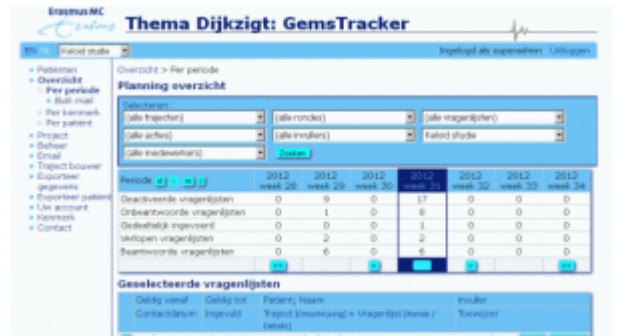

# GemsTracker documentation

ARE YOU:

**Using GemsTracker, and need user information?**  
→ go to these [user support pages](#).

**A developer or contributor to GemsTracker?**  
→ go to the [developer zone](#).

This documentation is a start. As it is done in a wiki **you** can help improve it!

From:  
<https://gemstracker.org/wiki/> - **GemsTracker**

Permanent link:  
<https://gemstracker.org/wiki/doku.php?id=start&rev=1363601186>