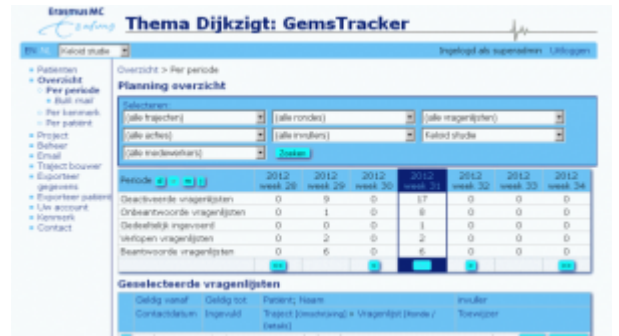

GemsTracker documentation

ARE YOU:

Using GemsTracker, and need user information?

→ go to these [user support pages](#).

A developer or contributor to GemsTracker?

→ go to the [developer zone](#).

This documentation is a start. As it is done in a wiki **you** can help improve it!