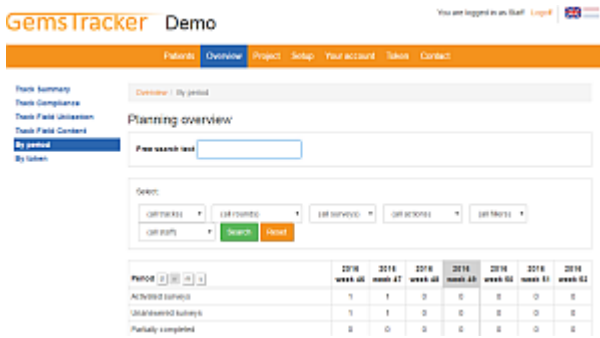

GemsTracker documentation

ARE YOU:

Using GemsTracker, and need user information?

→ go to these [user support pages](#).

A developer or contributor to GemsTracker?

→ go to the [developer zone](#).

This documentation is a start. As it is done in a wiki **you** can help improve it!

From: <https://gemstracker.org/wiki/> - **GemsTracker**

Permanent link: <https://gemstracker.org/wiki/doku.php?id=start&rev=1481194547>

Last update: **2020/03/12 12:08**