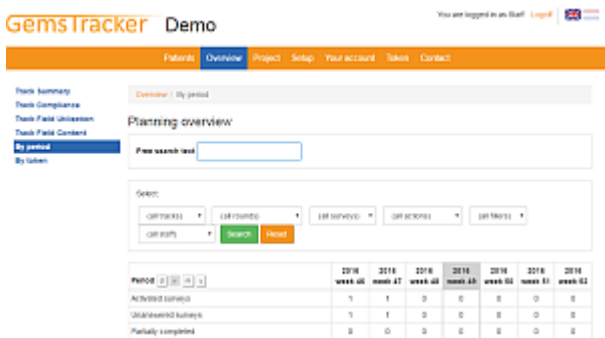

GemsTracker documentation

ARE YOU:

Using GemsTracker, and need user information?

→ go to these [user support pages](#).

A developer or contributor to GemsTracker?

→ go to the [developer zone](#).

This documentation is a start. As it is done in a wiki **you** can help improve it!

From: <https://gemstracker.org/wiki/> - **GemsTracker**

Permanent link: <https://gemstracker.org/wiki/doku.php?id=start&rev=1481194547>

Last update: **2020/03/12 12:08**