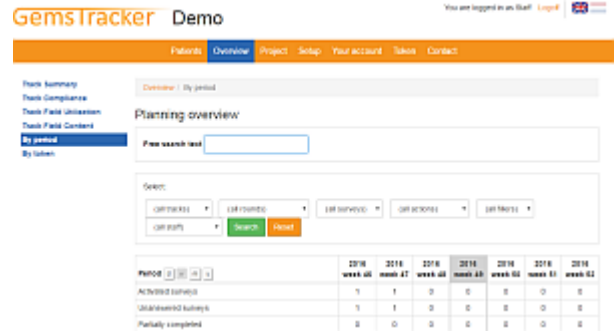

GemsTracker documentation

ARE YOU:

Using GemsTracker, and need user information?

→ go to these [user support pages](#).

A developer or contributor to GemsTracker?

→ go to the [developer zone](#).

This documentation is a start. As it is done in a wiki **you** can help improve it!