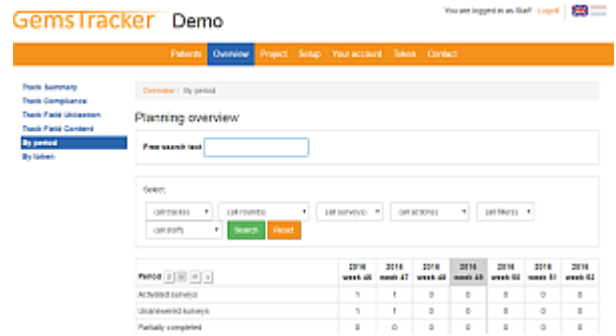

GemsTracker documentation

ARE YOU:

Using GemsTracker, and need user information?

→ go to these [user support pages](#).

A developer or contributor to GemsTracker?

→ go to the [developer zone](#).

This documentation is a start. As it is done in a wiki **you** can help improve it!