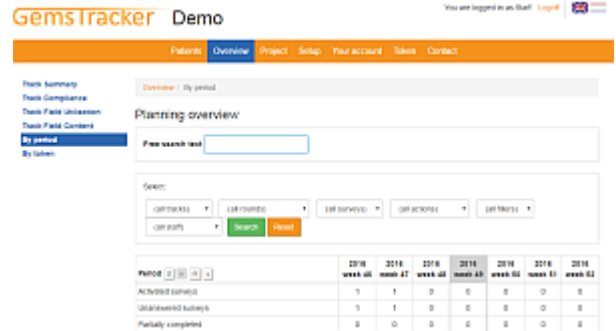

## Using GemsTracker, and need user information?

→ go to these [user support pages](#).